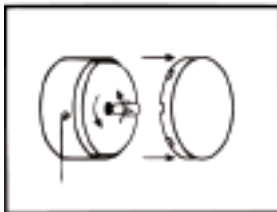

Conveniently lights up dark areas

Light dark areas with a pull of a cord!

- Installs in minutes.
- No wiring necessary.
- Operates on 2 "D" alkaline batteries (not included).
- Lightweight molded housing mounts in minutes to wall.
- Mounting screws included.
- Replacement bulb #PR2 (2.4V, 0.5A).
- Pull off lens to install batteries and change bulb.