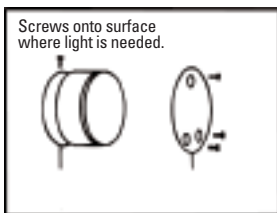

Conveniently lights up dark areas

Light dark areas with a pull of a cord!

- Installs in minutes.
- No wiring necessary.
- Operates on 2 "D" alkaline batteries (not included).
- Lightweight molded housing mounts in minutes to wall.
- Mounting screws included.
- Replacement bulb #PR2 (2.4V, 0.5A).
- Pull off lens to install batteries and change bulb.