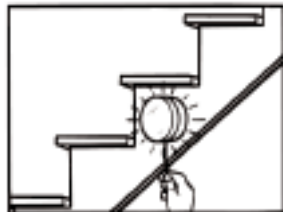

Conveniently lights up dark areas

Light dark areas with a pull of a cord!

- Installs in minutes.
- No wiring necessary.
- Operates on 2 "D" alkaline batteries (not included).
- Lightweight molded housing mounts in minutes to wall.
- Mounting screws included.
- Replacement bulb #PR2 (2.4V, 0.5A).
- Pull off lens to install batteries and change bulb.